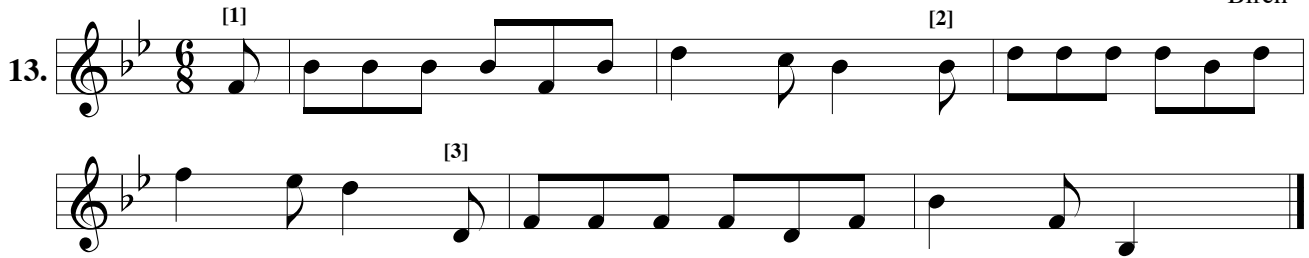

Canon: 3 voices

Birch